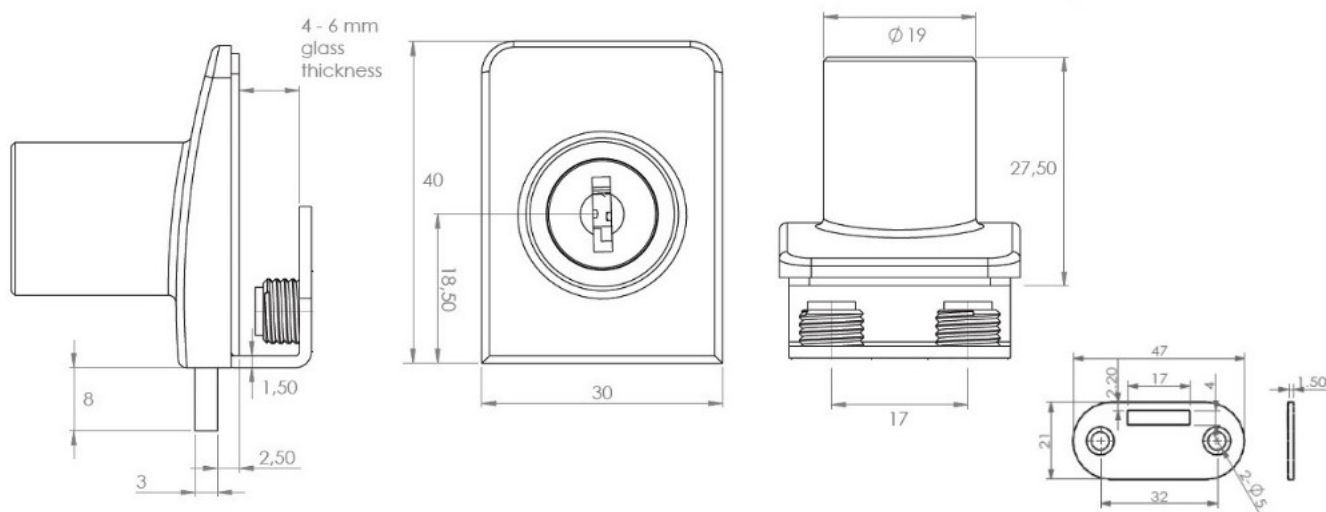

PRODUCT SHEET

Description:

Glass Door Lock "Square", F/Single Doors, CPL, KA D20,W/SISO Oval Metal Key, Key Alike, W/2 Zamak Screws, W/PVC Tip,, 1 CPL. Flat Oval Metal Striking Plate, f/Glass 4-6mm

Item number:

14.09.527-0

Units	Box	Carton	HS Code	Barcode
Pcs.	10	100	8301300000	 5704866048897

SISO A/S

Mileparken 11
DK-2740 Skovlunde
Denmark
VAT: DK 24786013

Phone +45 45 830 900

www.siso.dk
siso@siso.dk

Danske Bank
Nytorv Branch
Copenhagen
SWIFT: DABADKKK

Account no.
4180 3112 112936
IBAN Account
DK7230003112112936